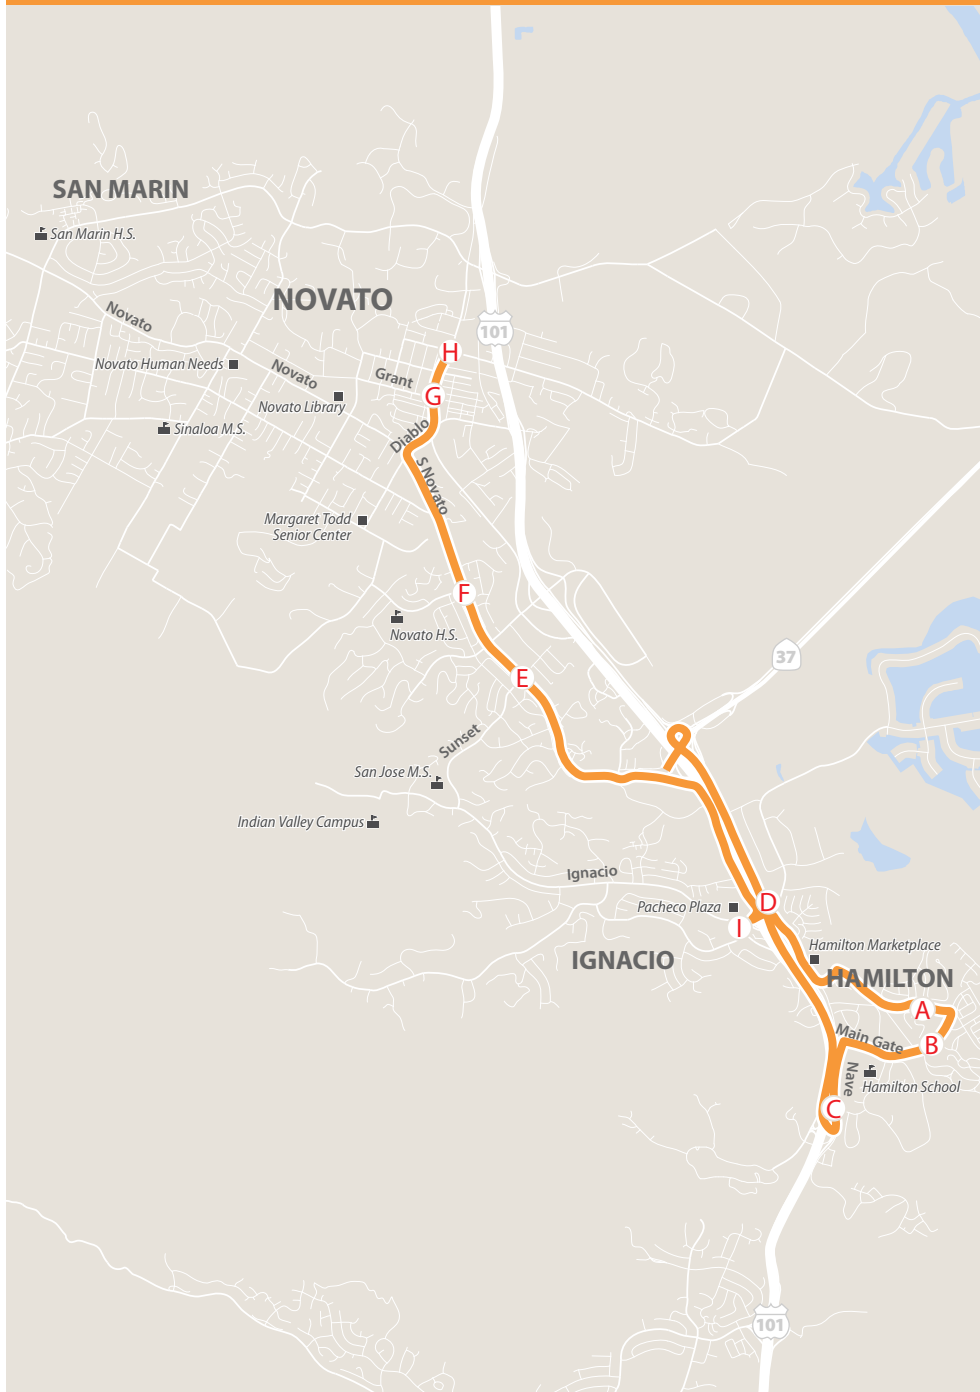

2019-2020

Route 149 Hamilton - South Novato Boulevard (Novato High School) - Downtown Novato

Effective September 16, 2019

Novato High School

School Days Only

Northbound to Novato

	Hamilton Pkwy & Chapel Hill Rd A	Hamilton Theatre Parking Lot B	Nave Drive & Bolling Drive C	Highway 101 at Ignacio Bus Pad D	South Novato Blvd & Sunset Pkwy E	South Novato Blvd & Arthur St F	Redwood Blvd & Grant Ave G	Redwood Blvd & Olive Ave H	
AM	7:20	7:21	7:24	7:29	7:34	7:35	7:42	7:44	
	8:15	8:16	8:19	8:24	8:29	8:30	8:37	8:39	MRF

Southbound to Hamilton

	Redwood Blvd & Olive Ave H	Redwood Blvd & Grant Ave G	South Novato Blvd & Arthur St F	South Novato Blvd & Sunset Pkwy E	Enfrente Rd & Salvatore Dr I	Hamilton Pkwy & Chapel Hill Rd A	Hamilton Theatre Parking Lot B	Nave Drive & Bolling Drive C	
PM	2:03	2:05	2:10	2:11	2:17	2:26	2:27	2:30	TW
	2:23	2:25	2:30	2:31	2:37	2:46	2:47	2:50	MRF
	3:18	3:20	3:25	3:26	3:32	3:41	3:42	3:45	MR

TW Trip operates only on Tuesdays and Wednesdays which are school days.

MRF Trip operates each school day except Tuesdays and Wednesdays.

MR Trip operates only on Tuesdays and Thursdays which are school days.